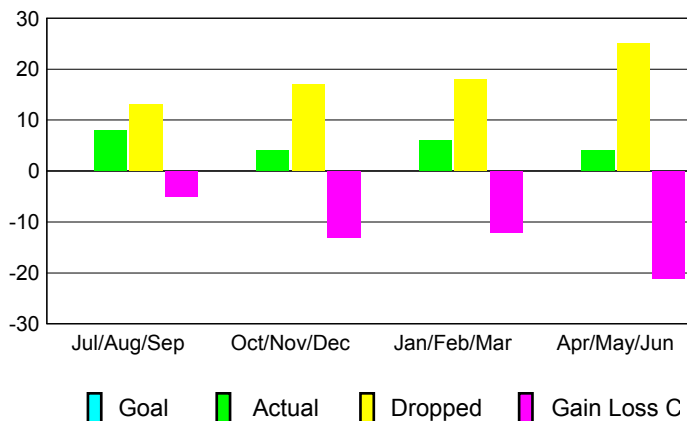

GMT: **JØRN ANDERSEN**

Location: **SWEDEN**

GMT CA: **4**

CLUBS

Month	New Club Goal	Actual New Clubs	Actual Dropped Clubs	Gain/Loss of Clubs
2012-2013				
Jul/Aug/Sep		0	1	-1
Oct/Nov/Dec		0	0	0
Jan/Feb/Mar		0	0	0
Apr/May/June		0	0	0
Totals		0	1	-1

Club Results 2012-2013

Goal, New, Dropped, Gain/Loss

MEMBERSHIP

Month	Net Memb Goal	Actual New Memb	Actual Dropped Memb	Gain/Loss of Memb
2012-2013				
Jul/Aug/Sep		8	13	-5
Oct/Nov/Dec		4	17	-13
Jan/Feb/Mar		6	18	-12
Apr/May/June		4	25	-21
Totals		22	73	-51

Membership Results 2012-2013

Goal, New, Dropped, Gain/Loss

YTD Status Quo Clubs 2012-2013

Status Quo Clubs Compared to Status Quo Members

Gender Comparison 2012-2013

Club Gain/Loss 2012-2013

Membership Gain/Loss 2012-2013